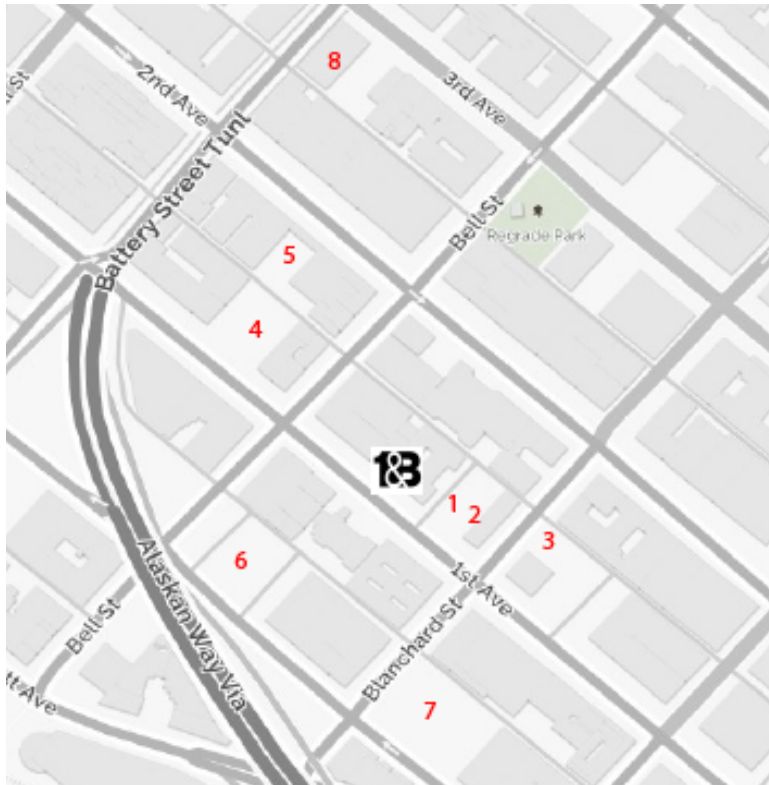

First & Bell Parking Options

1. U-Park – 2210 1st Ave - Evening \$20
2. Diamond Parking – 2204 1st Ave – Evening \$10
3. Republic Parking – 105 Blanchard St – Evening \$15
4. Republic Parking – 2312 1st Ave – Evening \$20
5. Republic Parking – 2311 2nd Ave – Evening \$20
6. U-Park - 2224 Western Ave – Evening \$20
7. *Not open yet
8. Diamond Parking – 2333 3rd Ave – Evening \$4/hour